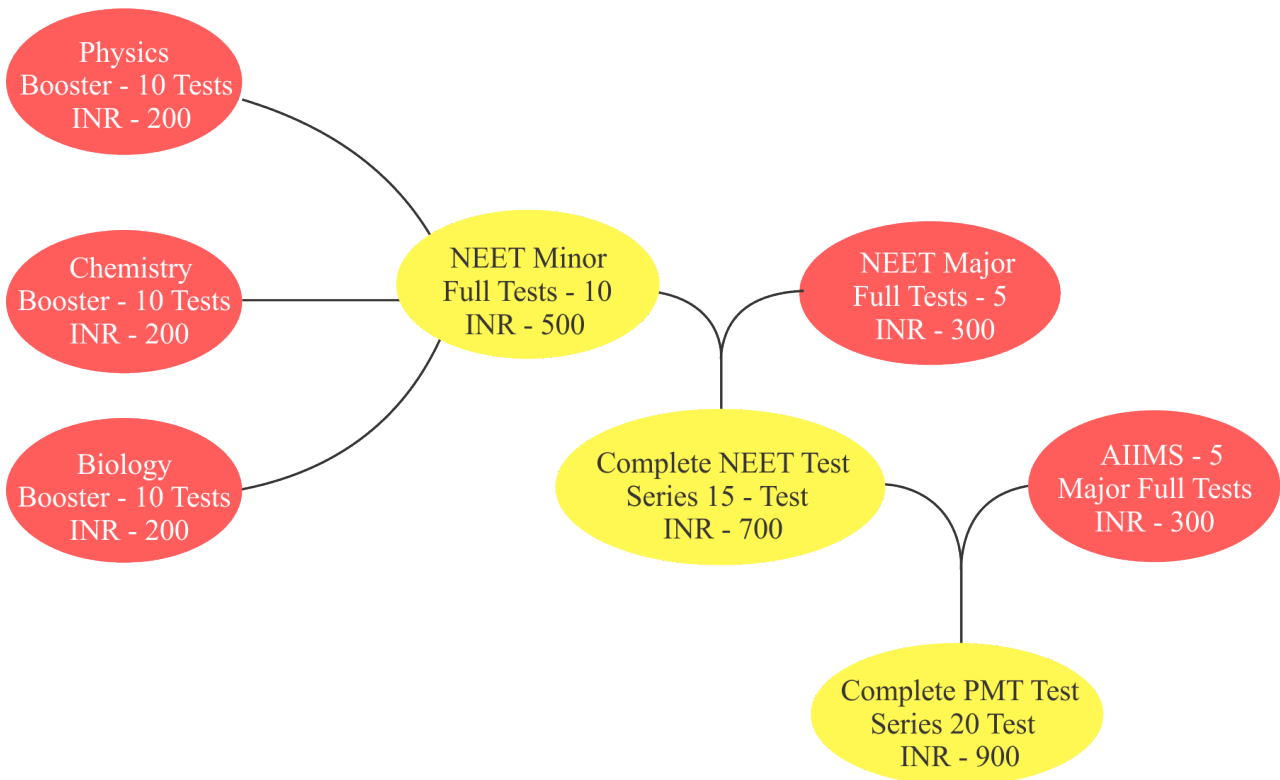

Test Structure

test.aim4aiims.in

Address | 146 - C First Floor , Gautam Nagar , Delhi 110049

Phone | 011-26567270 **Mobile** | +91-7529938911

Email | info@aim4aiims.in **Website** | www.aim4aiims.in