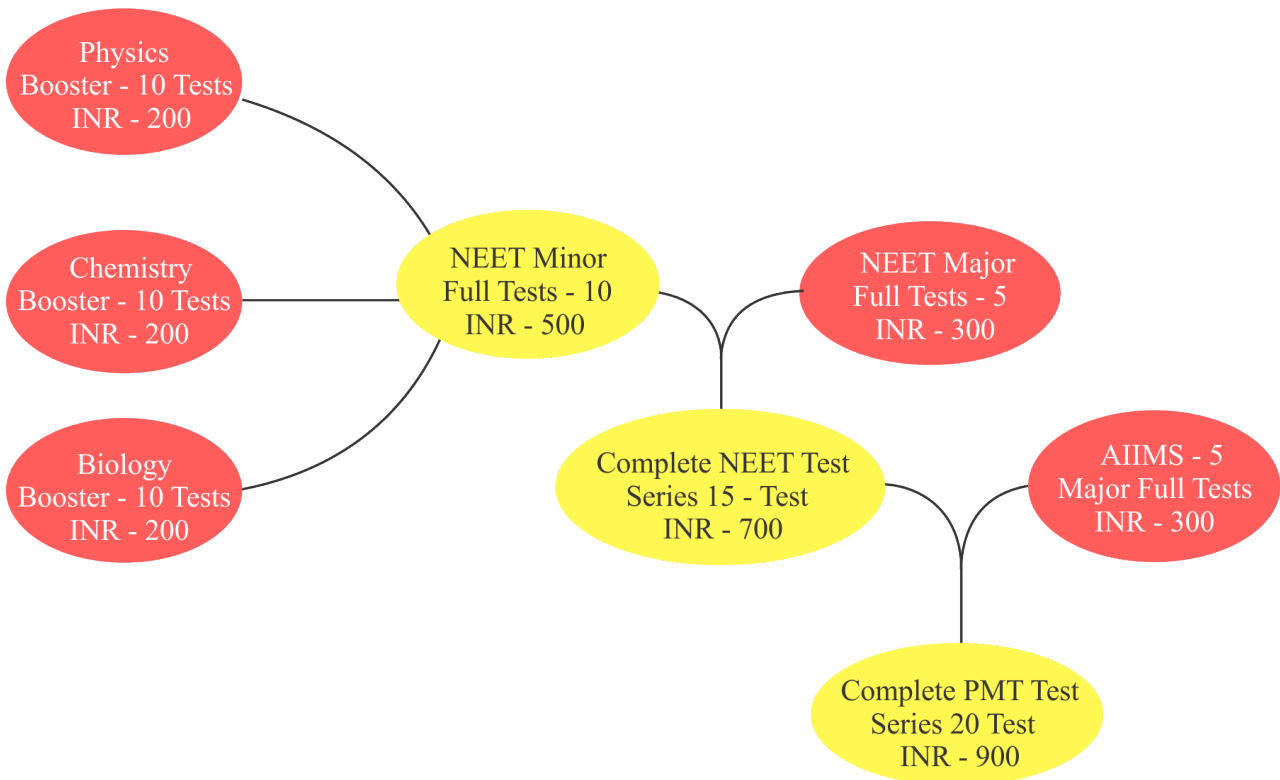

Test Structure

test.aim4aiims.in

Aim4 **AIIMS**
NEET

Address | 146 - C First Floor , Gautam Nagar , Delhi 110049

Phone | 011-26567270 **Mobile** | +91-7529938911

Email | info@aim4aiims.in **Website** | www.aim4aiims.in